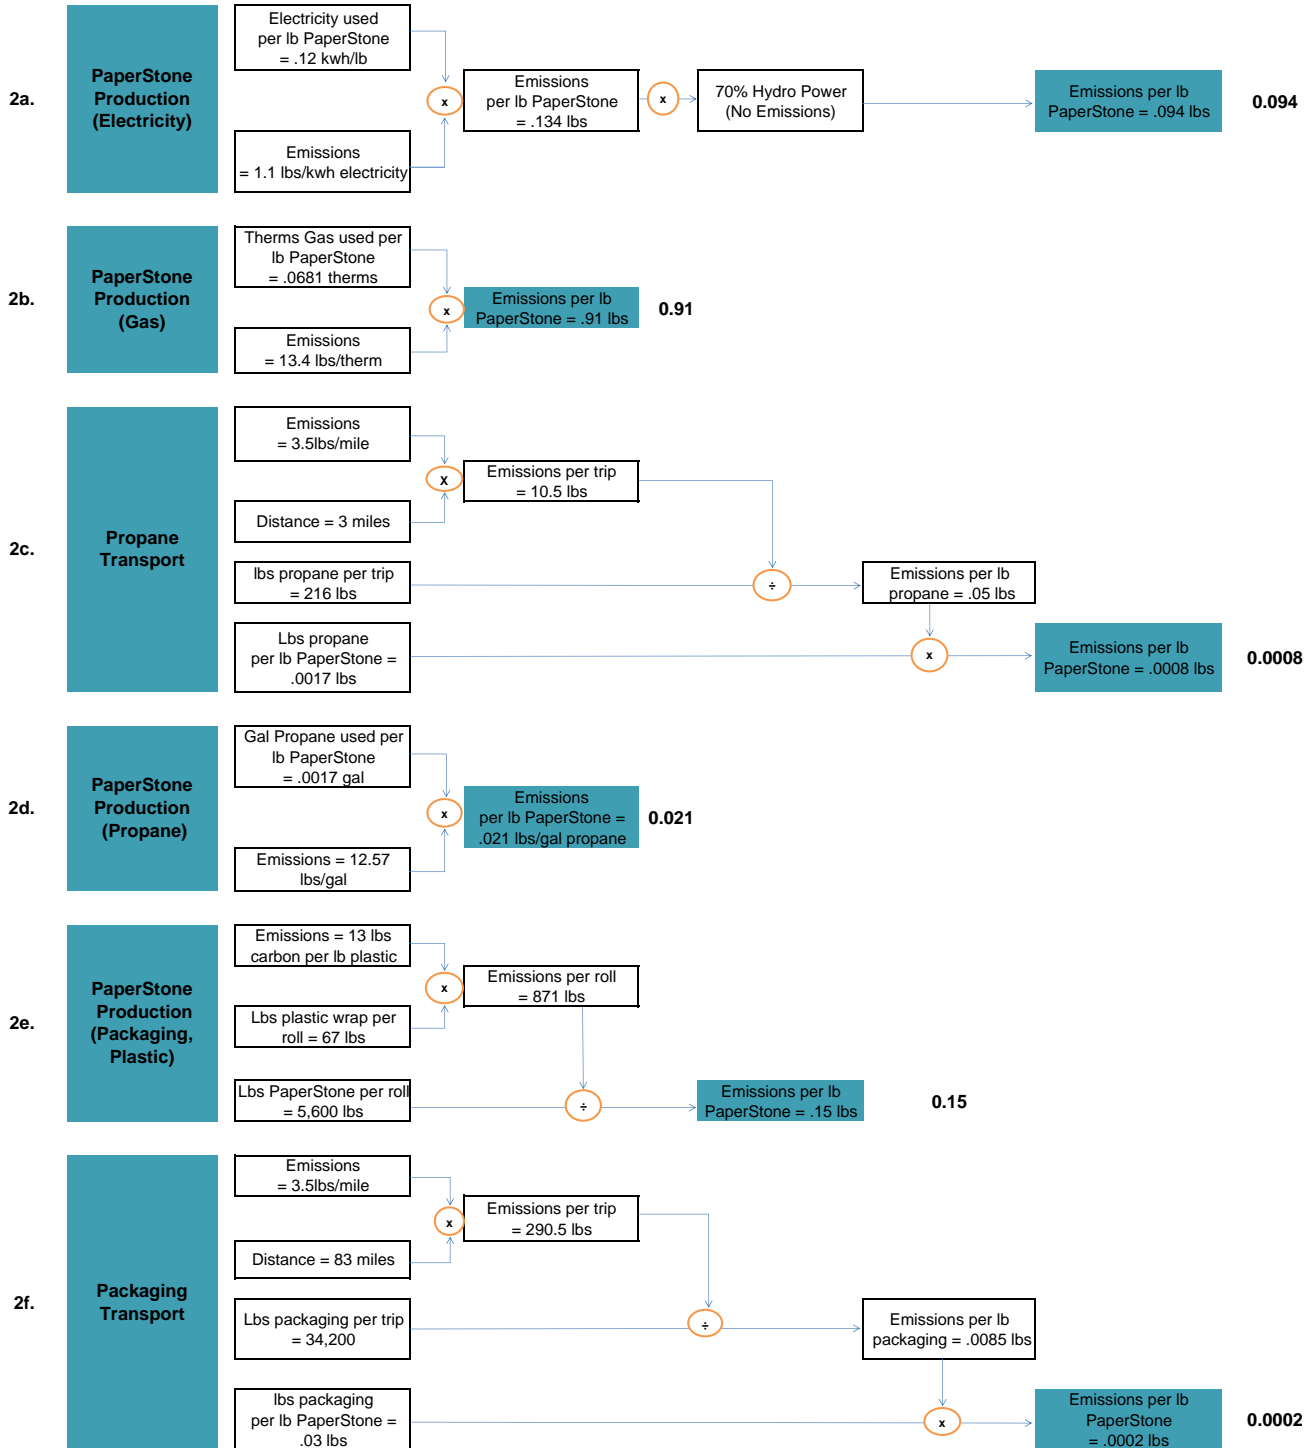

2008 PaperStone Carbon Footprint

Raw Material

2008 PaperStone Carbon Footprint

Manufacture

2008 PaperStone Carbon Footprint

Manufacture (continued)

2008 PaperStone Carbon Footprint

Distribution and Retail

2008 PaperStone Carbon Footprint

Consumer Use

4a. **No Emissions**

Disposal

Total Emissions per lb PaperStone:

6.76 lbs

Total Emissions for 2008 PaperStone Production:

5,675 tons