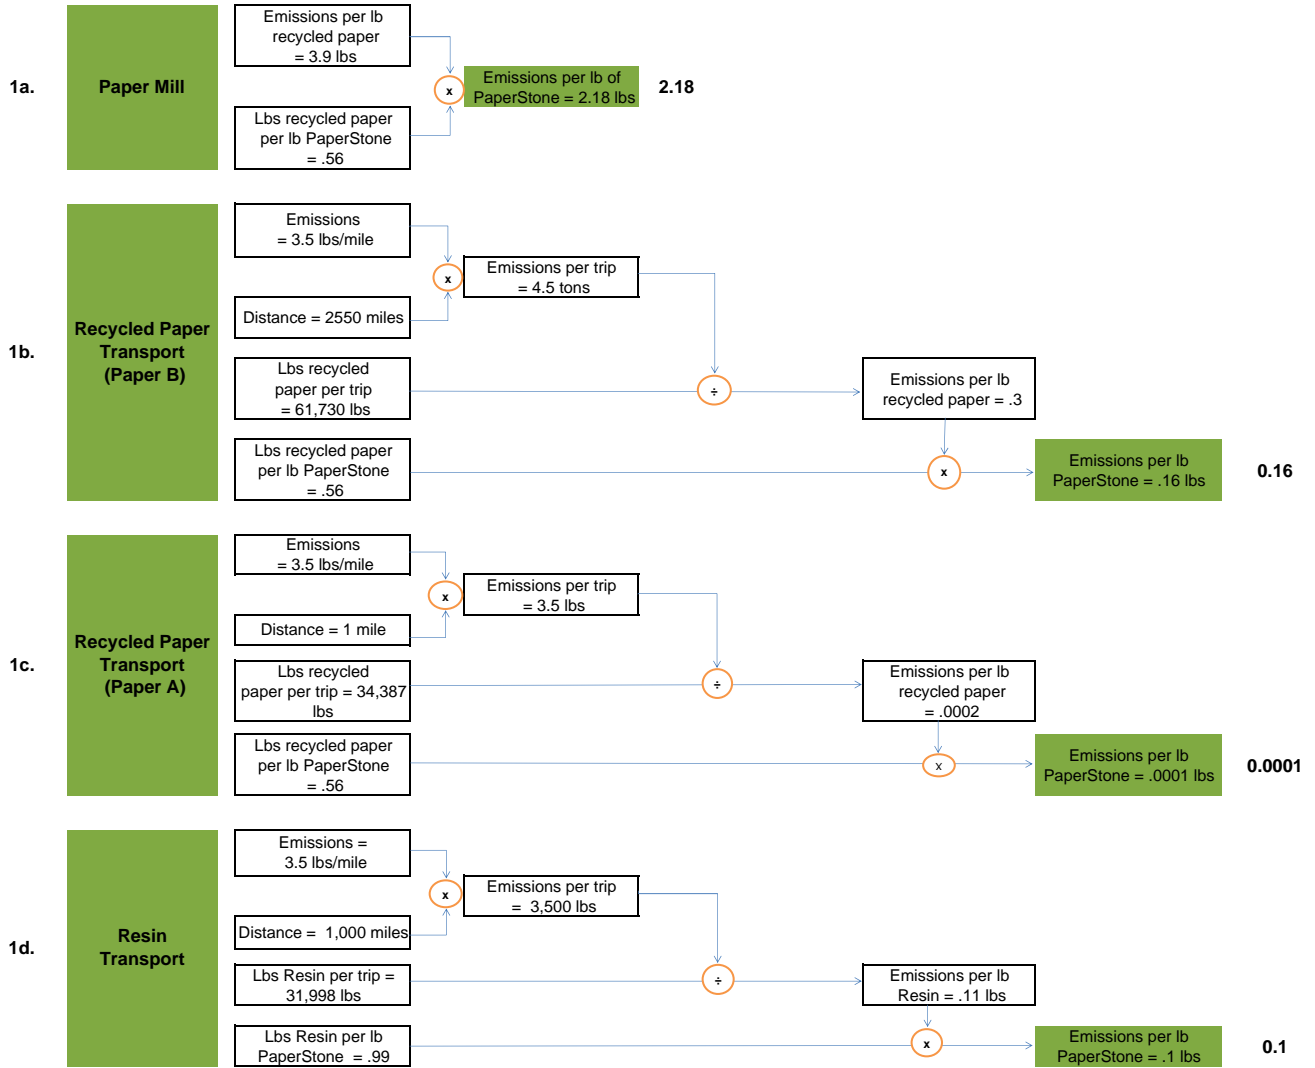

2008 PaperStone Carbon Footprint

Raw Material

2008 PaperStone Carbon Footprint

Manufacture

2008 PaperStone Carbon Footprint

Manufacture (continued)

2008 PaperStone Carbon Footprint

Distribution and Retail

2008 PaperStone Carbon Footprint

Consumer Use

4a. **No Emissions**

Disposal

Total Emissions per lb PaperStone:

6.76 lbs

Total Emissions for 2008 PaperStone Production:

5,675 tons