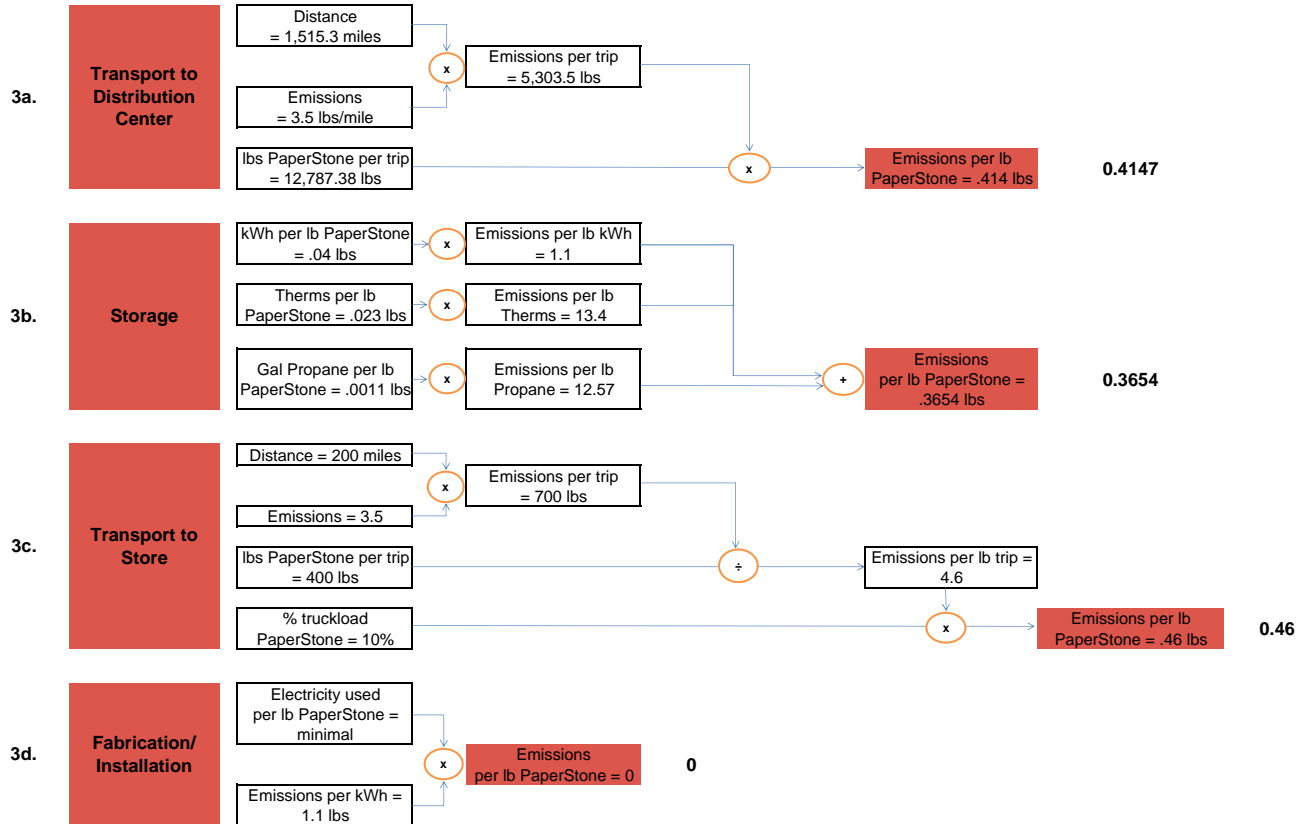

2008 PaperStone Carbon Footprint

Raw Material

2008 PaperStone Carbon Footprint

Manufacture

2008 PaperStone Carbon Footprint

Manufacture (continued)

2008 PaperStone Carbon Footprint

Distribution and Retail

2008 PaperStone Carbon Footprint

Consumer Use

4a. **No Emissions**

Disposal

Total Emissions per lb PaperStone:

6.76 lbs

Total Emissions for 2008 PaperStone Production:

5,675 tons