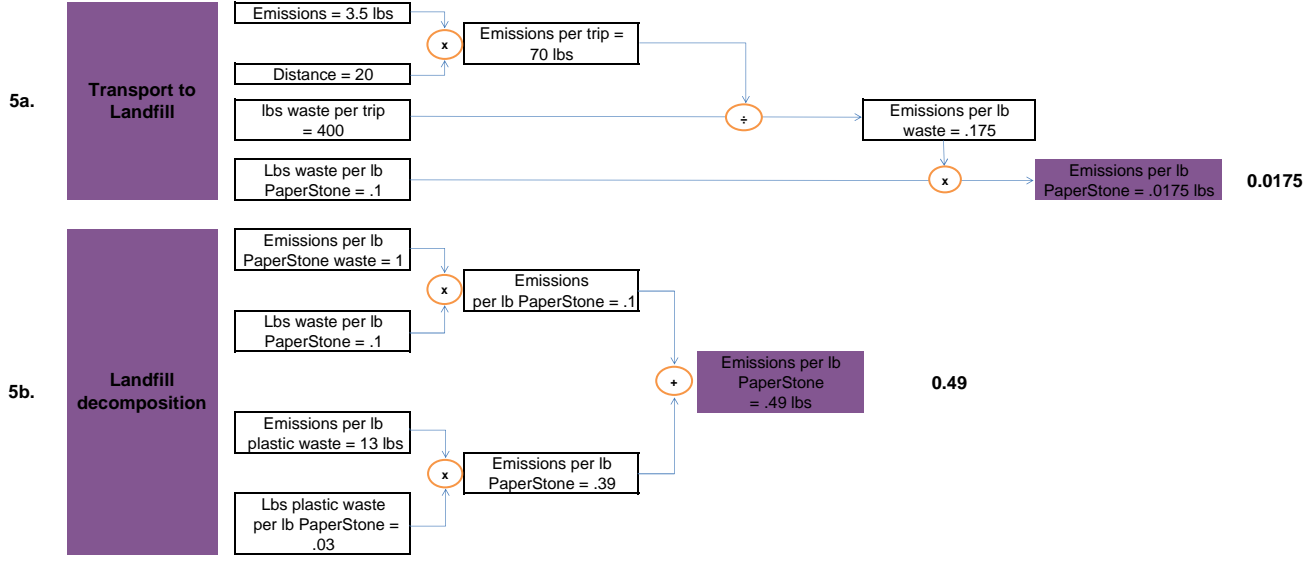

2008 PaperStone Carbon Footprint

Raw Material

2008 PaperStone Carbon Footprint

Manufacture

2008 PaperStone Carbon Footprint

Manufacture (continued)

2008 PaperStone Carbon Footprint

Distribution and Retail

2008 PaperStone Carbon Footprint

Consumer Use

4a. **No Emissions**

Disposal

Total Emissions per lb PaperStone:

6.76 lbs

Total Emissions for 2008 PaperStone Production:

5,675 tons