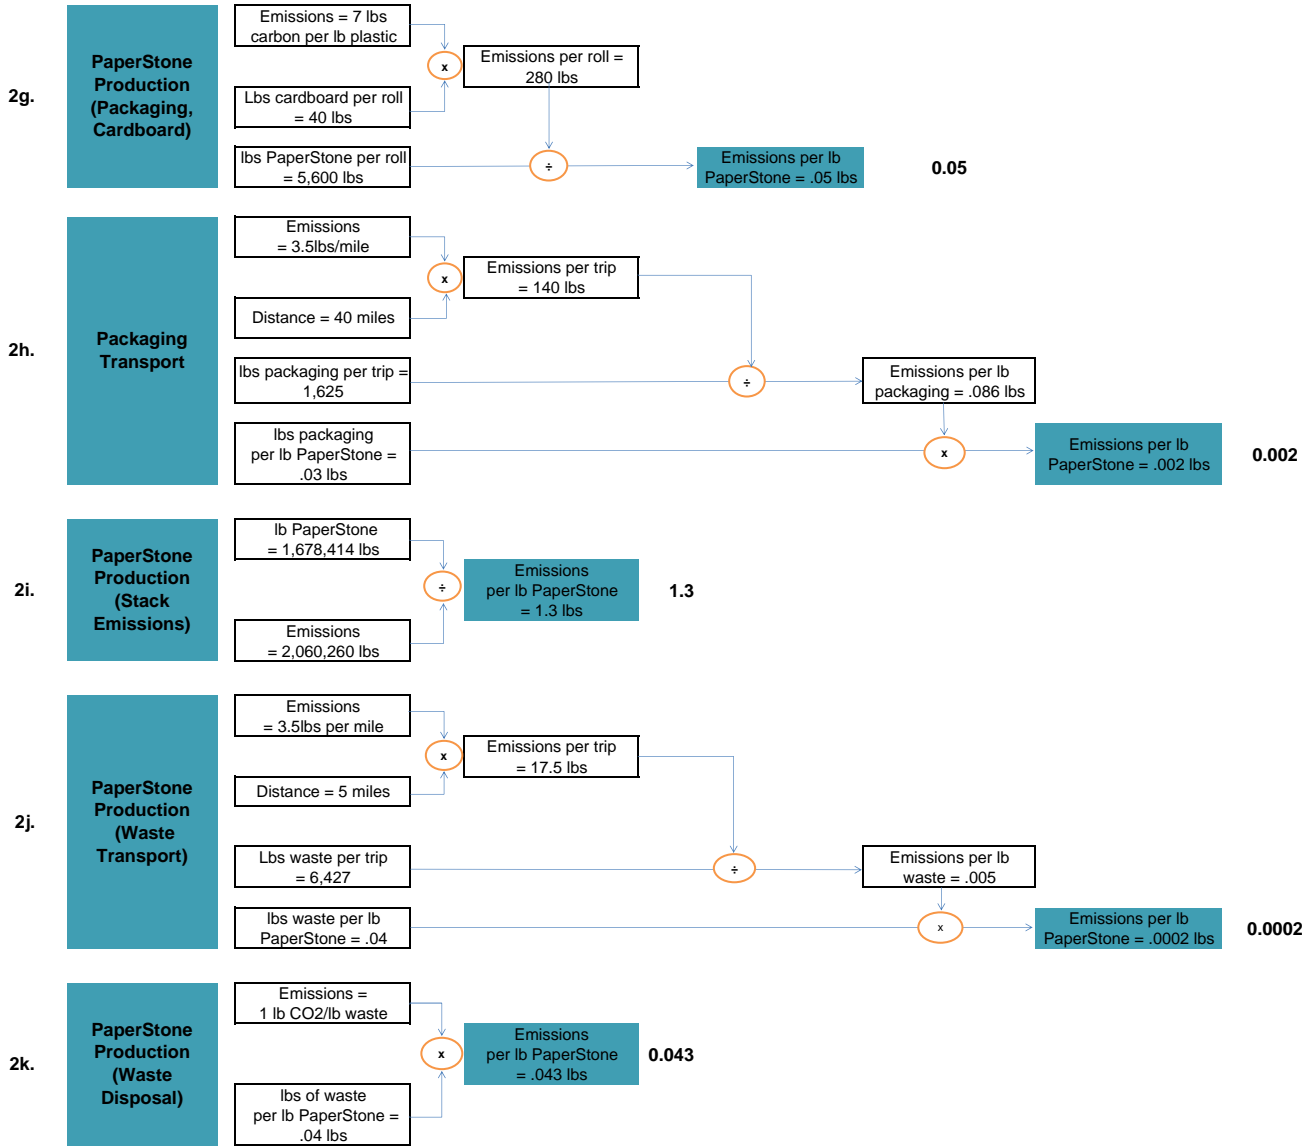

2008 PaperStone Carbon Footprint

Raw Material

2008 PaperStone Carbon Footprint

Manufacture

2008 PaperStone Carbon Footprint

Manufacture (continued)

2008 PaperStone Carbon Footprint

Distribution and Retail

2008 PaperStone Carbon Footprint

Consumer Use

4a. **No Emissions**

Disposal

Total Emissions per lb PaperStone:

6.76 lbs

Total Emissions for 2008 PaperStone Production:

5,675 tons